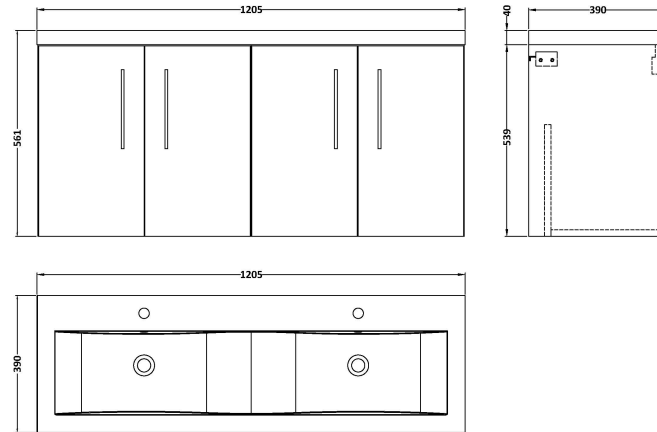

Sales Code: ARN623F

Description: 1200 Wh 4-Door Vanity & Double Basin

Packaging Details

Barcode: 5056462670195