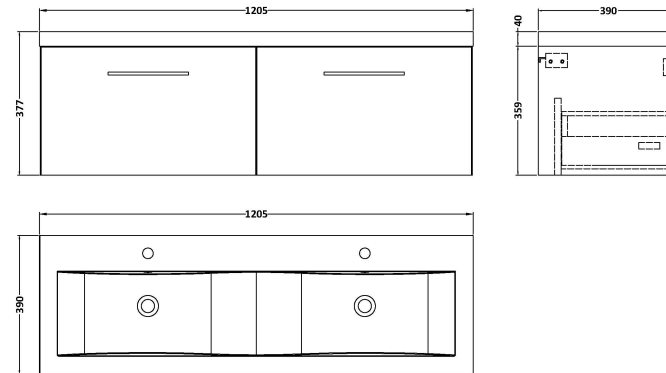

Sales Code: ARN822F

Description: 1200 Wh 2-Drawer Vanity & Double Basin

Packaging Details

Barcode: 5056462669922

Sales Code: NVF822

Description: 600 Single Drawer Unit (365 Deep)

Product Dimensions

Height (mm):	359
Width (mm):	600
Depth (mm):	383
Nett Weight (kg):	13

Packaging Dimensions

Height (mm):	391
Width (mm):	632
Depth (mm):	391
Gross Weight (kg):	13.5

Packaging Data

Box Colour:	Brown Cardboard Box - Printed
Box Qty:	0
Label Size:	0 x 0
Label Colour:	White Label
Label Qty:	0

Outer Box Dimensions (If Applicable)

Height (mm):	
Width (mm):	
Depth (mm):	
Gross Weight (kg):	
Barcode:	5056462660806

Product Details

Country of Origin:	China
Fitting Instruction:	No
CE & UKCA:	N/A
FSC Certified Materials:	Yes
Colour:	Satin Green
Construction Method:	Cam & Wood Dowel
Construction Type:	Rigid
Cabinet Finish:	MFC Painted Matt
Fascia Finish:	Mdf Painted Matt
Cabinet Thickness (mm):	16
Fascia Thickness (mm):	18
Drawer Included:	Yes
Drawer Type:	80mm High Metal S/C Inc Galler
No of Shelves:	0
Hinge Type:	Not Applicable
Hinge Included:	Not Applicable
Adjustable Legs:	No, Not Required
Fixings Included:	Yes
Handle Style:	Contemporary
Waste Shroud:	Yes
Handle Included:	Yes, Supplied
Handle Type:	D-Shape

Sales Code: CBM424

Description: Double Ceramic Basin 1208X392

Product Dimensions

Height (mm):	0
Width (mm):	0
Depth (mm):	0
Nett Weight (kg):	27

Packaging Dimensions

Height (mm):	205
Width (mm):	1270
Depth (mm):	510
Gross Weight (kg):	27