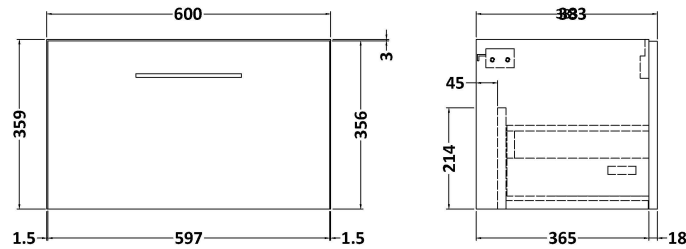

Sales Code: ARN822F

Description: 1200 Wh 2-Drawer Vanity & Double Basin

Packaging Details

Barcode: 5056462669922

Sales Code: NVF822

Description: 600 Single Drawer Unit (365 Deep)

Product Dimensions

Height (mm):	359
Width (mm):	600
Depth (mm):	383
Nett Weight (kg):	13

Packaging Dimensions

Height (mm):	391
Width (mm):	632
Depth (mm):	391
Gross Weight (kg):	13.5

Packaging Data

Box Colour:	Brown Cardboard Box - Printed
Box Qty:	0
Label Size:	0 x 0
Label Colour:	White Label
Label Qty:	0

Sales Code: CBM424

Description: Double Ceramic Basin 1208X392

Product Dimensions

Height (mm):	0
Width (mm):	0
Depth (mm):	0
Nett Weight (kg):	27

Packaging Dimensions

Height (mm):	205
Width (mm):	1270
Depth (mm):	510
Gross Weight (kg):	27

Packaging Data

Box Colour:	Brown Cardboard Box - Printed
Box Qty:	0
Label Size:	0 x 0
Label Colour:	White Label
Label Qty:	0

Outer Box Dimensions (If Applicable)

Height (mm):	
Width (mm):	
Depth (mm):	
Gross Weight (kg):	
Barcode:	5056211875826