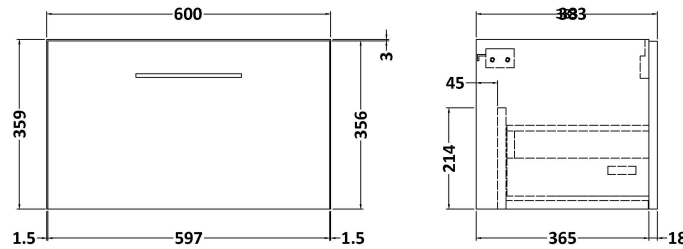

### Product Dimensions

Height (mm):	359
Width (mm):	600
Depth (mm):	383
Nett Weight (kg):	13

### Packaging Dimensions

Height (mm):	391
Width (mm):	632
Depth (mm):	391
Gross Weight (kg):	13.5

### Outer Box Dimensions (If Applicable)

Height (mm):	
Width (mm):	
Depth (mm):	
Gross Weight (kg):	
Barcode:	5056462660837

### Packaging Dimensions

Height (mm):	205
Width (mm):	1270
Depth (mm):	510
Gross Weight (kg):	27