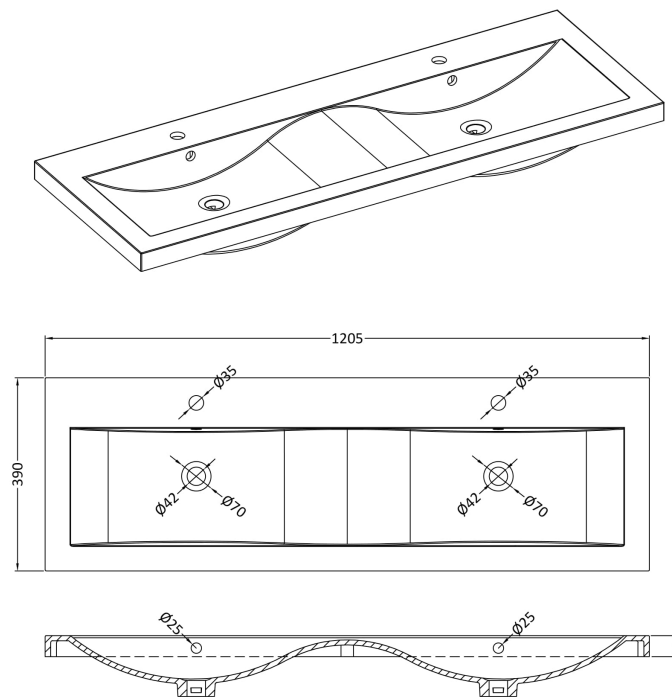

Sales Code: CBM424

Description: Double Ceramic Basin 1208X392

Product Dimensions

Height (mm):	0
Width (mm):	0
Depth (mm):	0
Nett Weight (kg):	27

Packaging Dimensions

Height (mm):	205
Width (mm):	1270
Depth (mm):	510
Gross Weight (kg):	27

Packaging Data

Box Colour:	Brown Cardboard Box - Printed
Box Qty:	0
Label Size:	0 x 0
Label Colour:	White Label
Label Qty:	0

Outer Box Dimensions (If Applicable)

Height (mm):	
Width (mm):	
Depth (mm):	
Gross Weight (kg):	
Barcode:	5056211875826

Product Details

Country of Origin:	China
Fitting Instruction:	No
Certification: CE & UKCA:	No
WRAS:	N/A
WRAS No:	N/A
Product Material:	Vitreous China
Fixing Supplied:	No

Pans/Bidets: Trap Style: Not Applicable Includes Seat: Not Applicable

Seats: Seat Type: Not Applicable Material: Not Applicable
Function: Not Applicable Hinge Type: Not Applicable
Hinge Material: Not Applicable

Cisterns: Operating Type: Not Applicable Fittings: Not Applicable
Lever Type: Not Applicable

Basins: Tap Hole: Two Tapholes Chain Stay Hole: No
Template: Not Required Waste Type Req: Slotted
Overflow Inc: Yes Overflow Cover: Yes
Inner Bowl Depth (mm): 103 mm