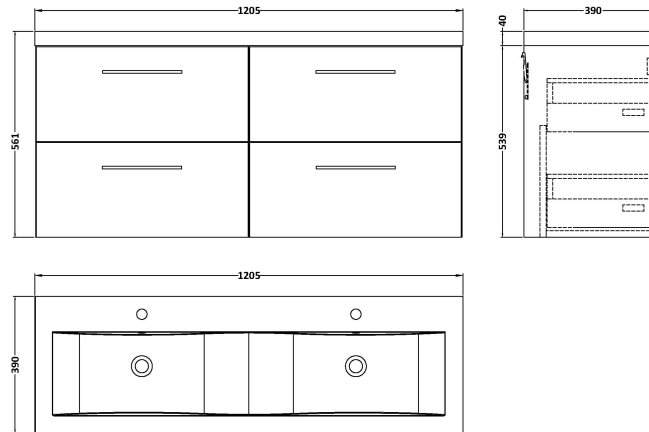

Sales Code: ARN2224F

Description: 1200 Wh 4-Drawer Vanity & Double Basin

Packaging Details

Barcode: 5056678415498

Sales Code: NVF2224

Description: 600 Wh 2-Drawer Unit (365 Deep)

Product Dimensions

Height (mm):	540
Width (mm):	600
Depth (mm):	383
Nett Weight (kg):	21.5

Packaging Dimensions

Height (mm):	560
Width (mm):	620
Depth (mm):	405
Gross Weight (kg):	22

Packaging Data

Box Colour:	Brown Cardboard Box - Printed
Box Qty:	0
Label Size:	0 x 0
Label Colour:	White Label
Label Qty:	0

Outer Box Dimensions (If Applicable)

Height (mm):	
Width (mm):	
Depth (mm):	
Gross Weight (kg):	
Barcode:	5056678406038

Product Details

Country of Origin:	China
Fitting Instruction:	Yes
CE & UKCA:	N/A
FSC Certified Materials:	Yes
Colour:	Satin Grey
Construction Method:	Cam & Wood Dowel
Construction Type:	Rigid
Cabinet Finish:	MFC Painted Matt
Fascia Finish:	Mdf Painted Matt
Cabinet Thickness (mm):	16
Fascia Thickness (mm):	18
Drawer Included:	Yes
Drawer Type:	80mm High Metal S/C Inc Galler
No of Shelves:	0
Hinge Type:	Not Applicable
Hinge Included:	Not Applicable
Adjustable Legs:	No, Not Required
Fixings Included:	Yes
Handle Style:	Contemporary
Waste Shroud:	Yes
Handle Included:	Yes, Supplied
Handle Type:	D-Shape

Sales Code: CBM424

Description: Double Ceramic Basin 1208X392

Product Dimensions

Height (mm):	0
Width (mm):	0
Depth (mm):	0
Nett Weight (kg):	27

Packaging Dimensions

Height (mm):	205
Width (mm):	1270
Depth (mm):	510
Gross Weight (kg):	27