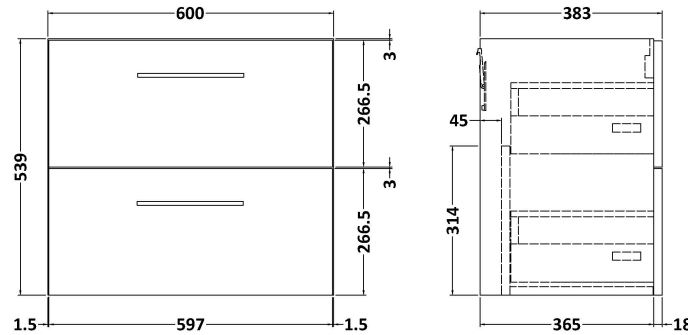

Sales Code: ARN2224F

Description: 1200 Wh 4-Drawer Vanity & Double Basin

Packaging Details

Barcode: 5056678415498

Sales Code: NVF2224

Description: 600 Wh 2-Drawer Unit (365 Deep)

Product Dimensions

Height (mm):	540
Width (mm):	600
Depth (mm):	383
Nett Weight (kg):	21.5

Packaging Dimensions

Height (mm):	560
Width (mm):	620
Depth (mm):	405
Gross Weight (kg):	22

Packaging Data

Box Colour:	Brown Cardboard Box - Printed
Box Qty:	0
Label Size:	0 x 0
Label Colour:	White Label
Label Qty:	0

Sales Code: CBM424

Description: Double Ceramic Basin 1208X392

Product Dimensions

Height (mm):	0
Width (mm):	0
Depth (mm):	0
Nett Weight (kg):	27

Packaging Dimensions

Height (mm):	205
Width (mm):	1270
Depth (mm):	510
Gross Weight (kg):	27

Packaging Data

Box Colour:	Brown Cardboard Box - Printed
Box Qty:	0
Label Size:	0 x 0
Label Colour:	White Label
Label Qty:	0

Outer Box Dimensions (If Applicable)

Height (mm):	
Width (mm):	
Depth (mm):	
Gross Weight (kg):	
Barcode:	5056211875826