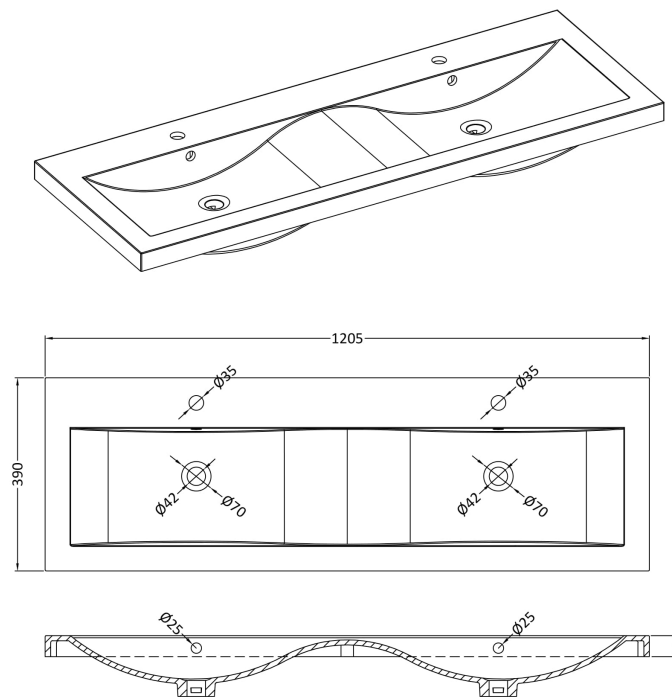

Sales Code: ARN1424F

Description: 1200 Wh 4-Drawer Vanity & Double Basin

Packaging Details

Barcode: 5056678414705

Sales Code: NVF1424

Description: 600 Wh 2-Drawer Unit (365 Deep)

Product Dimensions

Height (mm):	540
Width (mm):	600
Depth (mm):	383
Nett Weight (kg):	21.5

Packaging Dimensions

Height (mm):	560
Width (mm):	620
Depth (mm):	405
Gross Weight (kg):	22

Packaging Data

Box Colour:	Brown Cardboard Box - Printed
Box Qty:	0
Label Size:	0 x 0
Label Colour:	White Label
Label Qty:	0

Outer Box Dimensions (If Applicable)

Height (mm):	
Width (mm):	
Depth (mm):	
Gross Weight (kg):	
Barcode:	5056678402757

Product Details

Country of Origin:	China
Fitting Instruction:	Yes
CE & UKCA:	N/A
FSC Certified Materials:	Yes
Colour:	Satin Anthracite
Construction Method:	Cam & Wood Dowel
Construction Type:	Rigid
Cabinet Finish:	MFC Painted Matt
Fascia Finish:	Mdf Painted Matt
Cabinet Thickness (mm):	16
Fascia Thickness (mm):	18
Drawer Included:	Yes
Drawer Type:	80mm High Metal S/C Inc Galler
No of Shelves:	0
Hinge Type:	Not Applicable
Hinge Included:	Not Applicable
Adjustable Legs:	No, Not Required
Fixings Included:	Yes
Handle Style:	Contemporary
Waste Shroud:	Yes
Handle Included:	Yes, Supplied
Handle Type:	D-Shape

Sales Code: CBM424

Description: Double Ceramic Basin 1208X392

Product Dimensions

Height (mm):	0
Width (mm):	0
Depth (mm):	0
Nett Weight (kg):	27

Packaging Dimensions

Height (mm):	205
Width (mm):	1270
Depth (mm):	510
Gross Weight (kg):	27