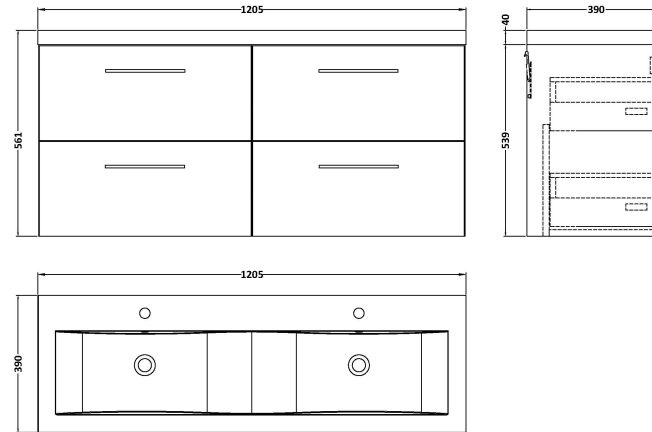

Sales Code: ARN1424F

Description: 1200 Wh 4-Drawer Vanity & Double Basin

Packaging Details

Barcode: 5056678414705

Sales Code: NVF1424

Description: 600 Wh 2-Drawer Unit (365 Deep)

Product Dimensions

Height (mm):	540
Width (mm):	600
Depth (mm):	383
Nett Weight (kg):	21.5

Packaging Dimensions

Height (mm):	560
Width (mm):	620
Depth (mm):	405
Gross Weight (kg):	22

Packaging Data

Box Colour:	Brown Cardboard Box - Printed
Box Qty:	0
Label Size:	0 x 0
Label Colour:	White Label
Label Qty:	0

Outer Box Dimensions (If Applicable)

Height (mm):	
Width (mm):	
Depth (mm):	
Gross Weight (kg):	
Barcode:	5056678402757

Product Details

Country of Origin:	China
Fitting Instruction:	Yes
CE & UKCA:	N/A
FSC Certified Materials:	Yes
Colour:	Satin Anthracite
Construction Method:	Cam & Wood Dowel
Construction Type:	Rigid
Cabinet Finish:	MFC Painted Matt
Fascia Finish:	Mdf Painted Matt
Cabinet Thickness (mm):	16
Fascia Thickness (mm):	18
Drawer Included:	Yes
Drawer Type:	80mm High Metal S/C Inc Galler
No of Shelves:	0
Hinge Type:	Not Applicable
Hinge Included:	Not Applicable
Adjustable Legs:	No, Not Required
Fixings Included:	Yes
Handle Style:	Contemporary
Waste Shroud:	Yes
Handle Included:	Yes, Supplied
Handle Type:	D-Shape

Sales Code: CBM424

Description: Double Ceramic Basin 1208X392

Product Dimensions

Height (mm):	0
Width (mm):	0
Depth (mm):	0
Nett Weight (kg):	27

Packaging Dimensions

Height (mm):	205
Width (mm):	1270
Depth (mm):	510
Gross Weight (kg):	27