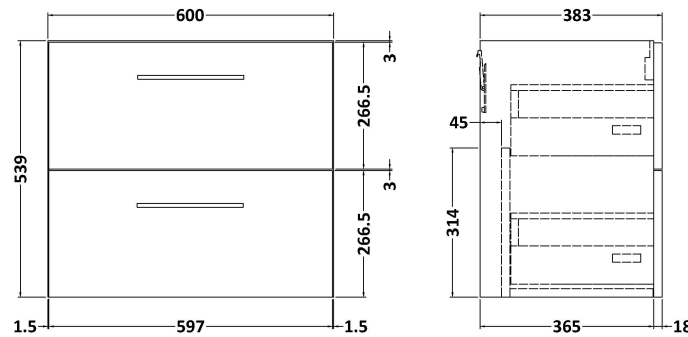

Sales Code: ARN1424F

Description: 1200 Wh 4-Drawer Vanity & Double Basin

Packaging Details

Barcode: 5056678414705

Sales Code: NVF1424

Description: 600 Wh 2-Drawer Unit (365 Deep)

Product Dimensions

Height (mm):	540
Width (mm):	600
Depth (mm):	383
Nett Weight (kg):	21.5

Packaging Dimensions

Height (mm):	560
Width (mm):	620
Depth (mm):	405
Gross Weight (kg):	22

Packaging Data

Box Colour:	Brown Cardboard Box - Printed
Box Qty:	0
Label Size:	0 x 0
Label Colour:	White Label
Label Qty:	0

Sales Code: CBM424

Description: Double Ceramic Basin 1208X392

Product Dimensions

Height (mm):	0
Width (mm):	0
Depth (mm):	0
Nett Weight (kg):	27

Packaging Dimensions

Height (mm):	205
Width (mm):	1270
Depth (mm):	510
Gross Weight (kg):	27

Packaging Data

Box Colour:	Brown Cardboard Box - Printed
Box Qty:	0
Label Size:	0 x 0
Label Colour:	White Label
Label Qty:	0

Outer Box Dimensions (If Applicable)

Height (mm):	
Width (mm):	
Depth (mm):	
Gross Weight (kg):	
Barcode:	5056211875826