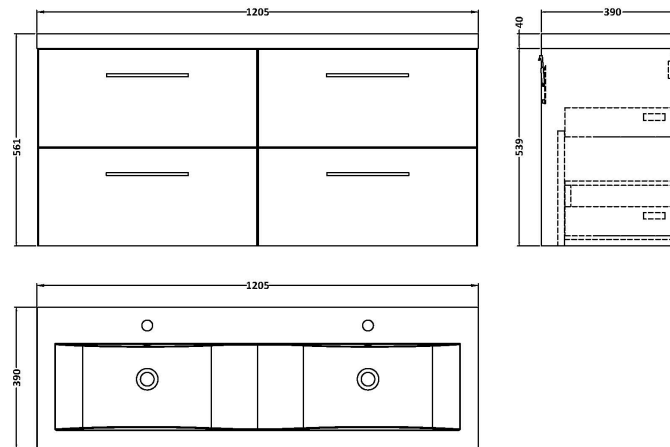

Sales Code: ARN824F

Description: 1200 Wh 4-Drawer Vanity & Double Basin

Packaging Details

Barcode: 5056462670348