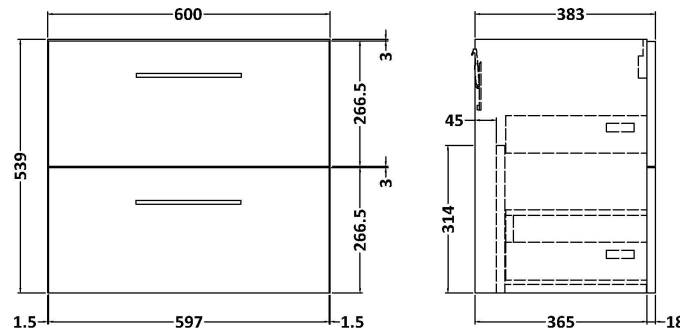

### Product Dimensions

Height (mm):	540
Width (mm):	600
Depth (mm):	383
Nett Weight (kg):	21.5

### Packaging Dimensions

Height (mm):	560
Width (mm):	620
Depth (mm):	405
Gross Weight (kg):	22

### Outer Box Dimensions (If Applicable)

Height (mm):	
Width (mm):	
Depth (mm):	
Gross Weight (kg):	
Barcode:	5056462658063

### Packaging Dimensions

Height (mm):	205
Width (mm):	1270
Depth (mm):	510
Gross Weight (kg):	27