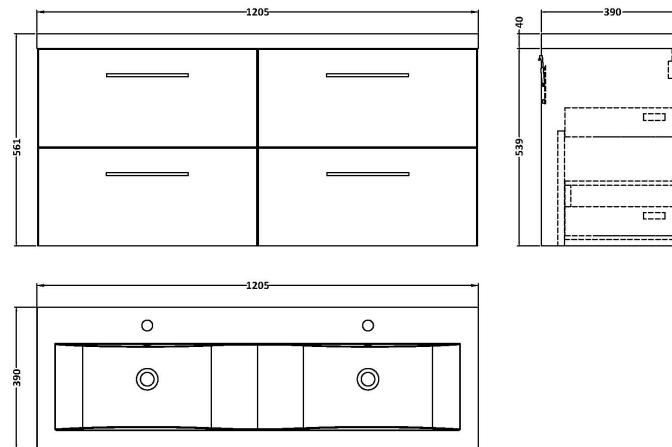

Sales Code: ARN1724F

Description: 1200 Wh 4-Drawer Vanity & Double Basin

Packaging Details

Barcode: 5056462670461