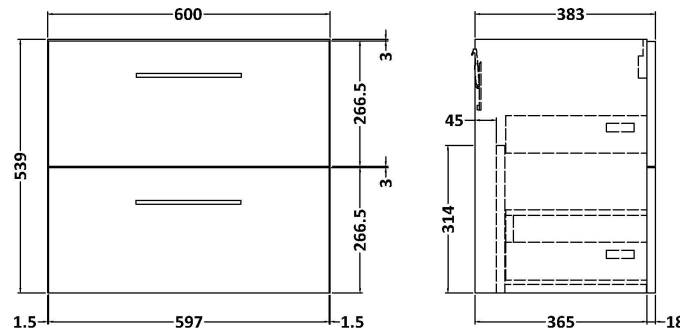

### Product Dimensions

Height (mm):	539
Width (mm):	600
Depth (mm):	383
Nett Weight (kg):	21.5

### Packaging Dimensions

Height (mm):	560
Width (mm):	620
Depth (mm):	405
Gross Weight (kg):	22

### Outer Box Dimensions (If Applicable)

Height (mm):	
Width (mm):	
Depth (mm):	
Gross Weight (kg):	
Barcode:	5056462658070

### Packaging Dimensions

Height (mm):	205
Width (mm):	1270
Depth (mm):	510
Gross Weight (kg):	27