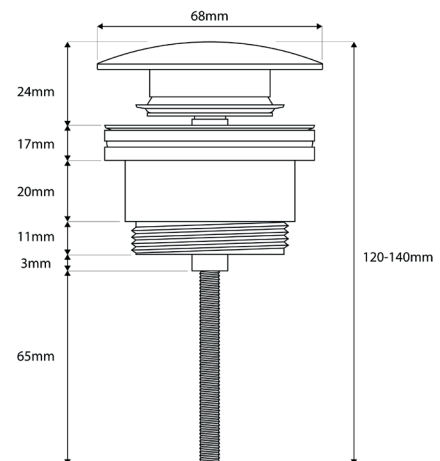

## Universal Waste Matt Black

Product Code: WASTE107BL

**SCUDO**  
BEAUTIFUL BATHROOMS

0330 124 7290

sales@scudo.co.uk - www.scudo.co.uk

Scudo is the trading name of Harrison Bathrooms Ltd. Whilst we endeavour to ensure that the product information is accurate we accept no liability for any information given. All images are for illustration purposes only. Product images and specification are subject to change. Measurement are in millimetres and are nominal.

Product Name	WASTE107BL
Product Description	Universal Basin Waste Matt Black
<b>Product Transportation</b>	
Barcode	5060766124377
Country of origin	CH
Commodity code	8481809000
<b>Product Measurements</b>	
Product Weight (KG)	2.57
Product Width (mm)	68
Product Height (mm)	120 - 140
Product Depth (mm)	68
Product Length (mm)	0
<b>Primary Packed Measurements</b>	
Packaged Weight	2.99
Packed Length	140
Packed Width	70
Packed Height	70
<b>Packaging Weights</b>	
Card (kg)	0.1
Paper (kg)	6
Wood (kg)	n/a
Plastic (kg)	0.005
Compliance DOP	N/a

<b>General Information</b>	
Construction Material	Stainless steel 304 alloy & Brass
Installation type	Basin Waste
Colour / Finish	Matt Black
<b>Waste Attributes</b>	
Type	Universal
Slotted or Unslotted	Both
Connection	1" 1/6
Function	Basin waste
Length of Overflow Hose (mm)	N/a
<b>Trap Attributes</b>	
Inner Pipe Length (mm)	0
Outer Pipe Length (mm)	0
Connection type	0

**Dimensions**  
(measurements in mm)