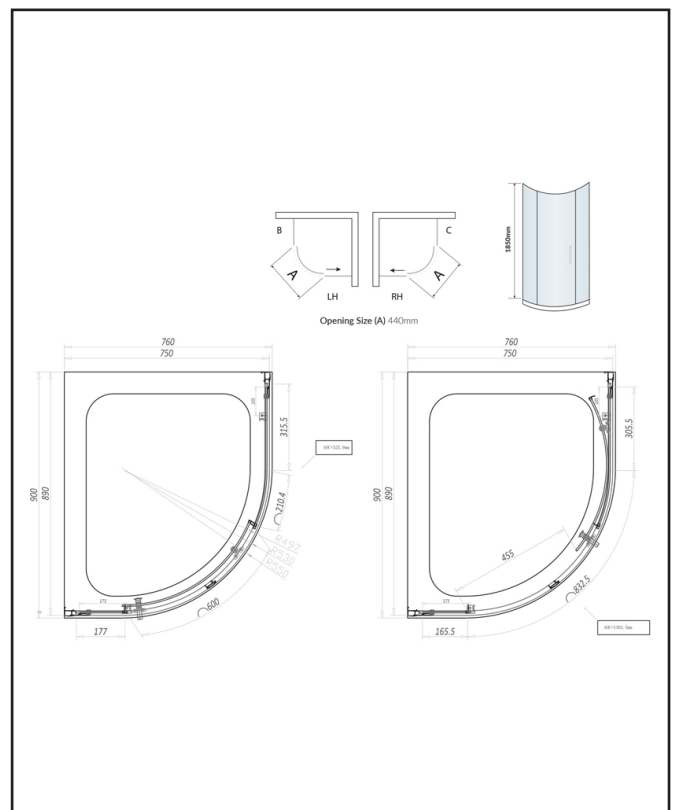

## S6 Single Door Quadrant 900x760mm

Product Code: S6-GLASS009

Product Measurements	
Product Weight:	39kg
Product Width:	890mm
Product Height:	1850mm
Product Depth:	6mm
Product Length:	750mm
Product Transportation	
Barcode:	5060500647193
Country of Origin:	China
Comodity Code:	7610909095
Primary Packed Measurements	
Packaged Weight:	42.5kg
Packaged Length:	1930mm
Packaged Width:	615mm
Packaged Height:	170mm
Packaging Weight	
Card:	2.8kg
Paper:	N/A
Wood:	N/A
Plastic:	N/A
General Information	
Construction Material:	Aluminium / Glass
Installation Type:	Wall Mounted
Colour / Finish:	Chrome / Clear Glass
Enclosure Attributes	
Adjustment:	970-990 / 730-750mm
Aqua-Shield:	Yes
Hinge Type:	Slider
Door Type:	Single Door
Frame Type:	Framed
Glass Type:	Clear
Radius:	550
Entry Width:	450
Door In Swing:	N/A
Door Out Swing:	N/A
Enclosure Shape:	Quadrant
Glass Thickness:	Fixed 5mm / Moving 6mm
Profile Finish/Colour:	Chrome
Profile Material:	Aluminium
Compliance DOP	
HBDOC005 / HBDOC006	

## Dimensions (measurements in mm)