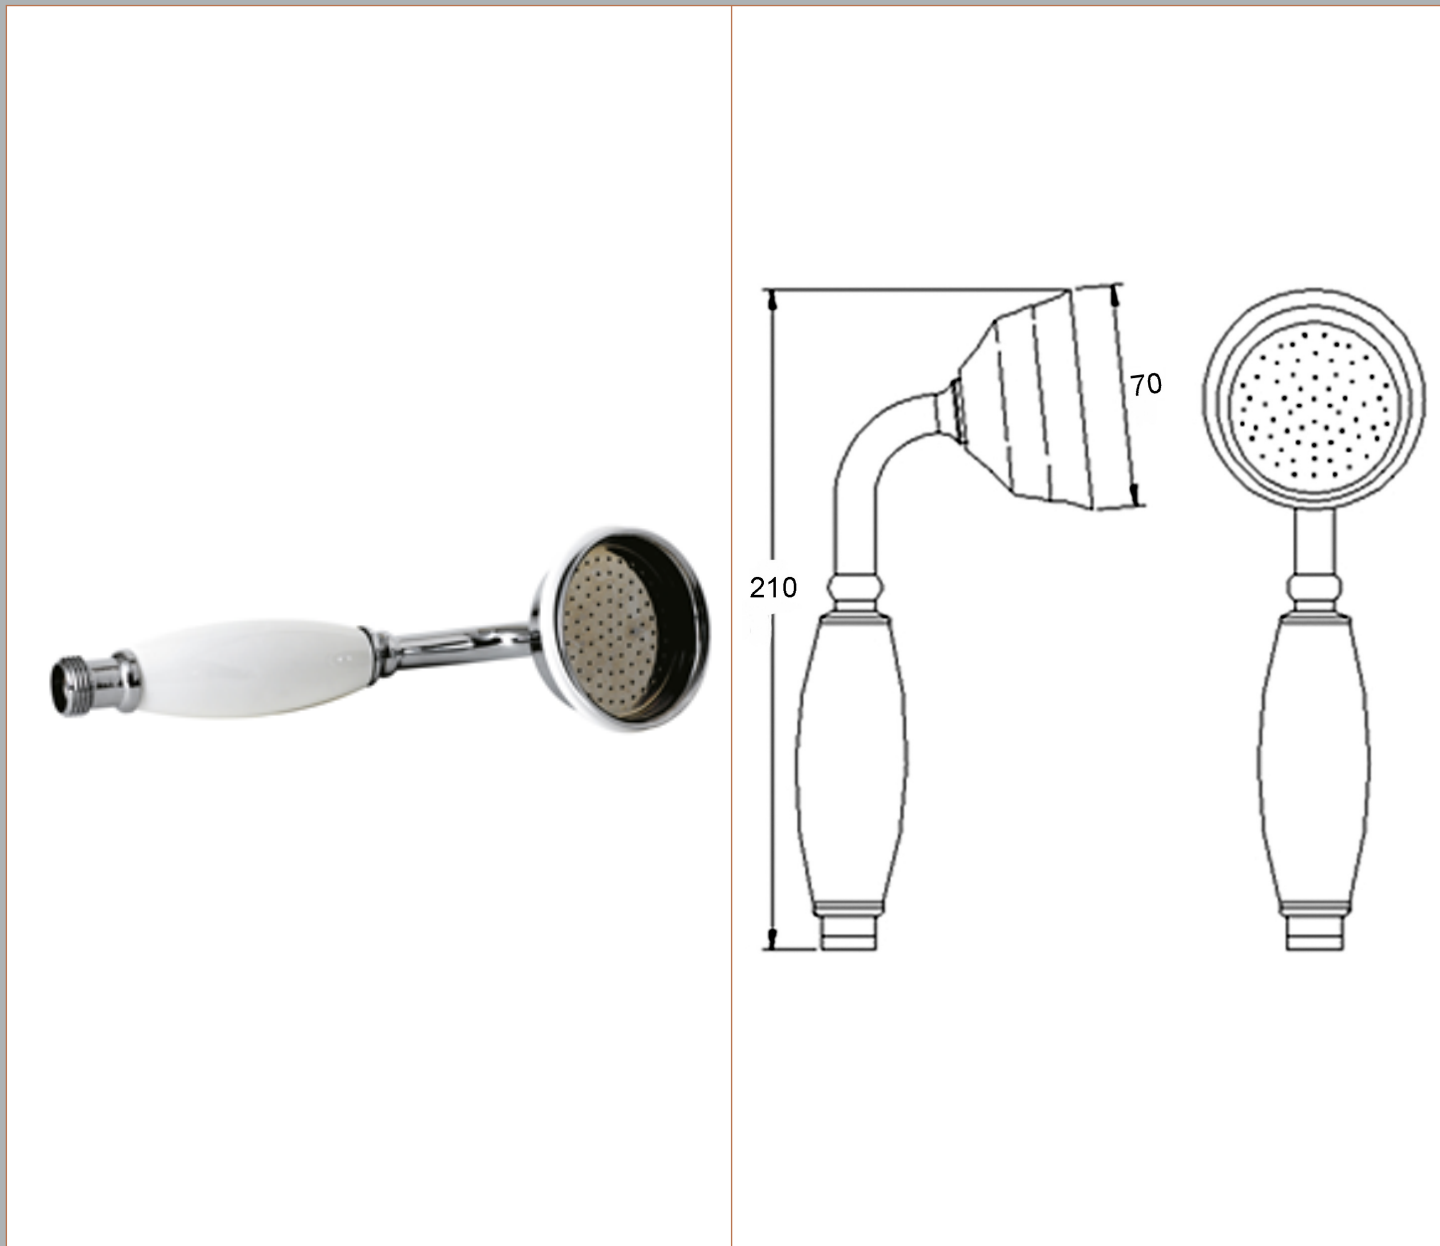

Sales Code: A3150G

Description: Large Traditional Handset

Product Dimensions

Length (mm):	
Width (mm):	70
Height (mm):	210
Depth (mm):	95
Nett Weight (kg):	0.28

Packaging Dimensions

Length (mm):	120
Width (mm):	68
Height (mm):	68
Gross Weight (kg):	0.28

Packaging Data

Box Colour:	White Cardboard Box
Box Qty:	1
Label Size:	100 x 50
Label Colour:	White Label
Label Qty:	2

Outer Box Dimensions (If Applicable)

Length (mm):	
Width (mm):	250
Height (mm):	400
Depth (mm):	450
Gross Weight (kg):	9
Barcode:	5055146102557

Product Details

Country of Origin:	China
Fitting Instruction:	No
Product Material:	Brass
Mount Type:	Not Applicable
Outlet Elbow Supplied:	No
Easy Clean:	No
Head Included:	No
Handset Included:	Yes
Body Jets Included:	No
No of Body Jets:	Not Applicable
Operating Pressure (bar):	0.1
Valve/Cartridge Type:	Not Applicable
Flow Rates (L/min):	0.1 bar: N/A 0.5 bar: N/A 1 bar: N/A 2 bar: N/A 3 bar: N/A
TMV2 Approved:	No Approval No: N/A
TMV3 Approved:	No Approval No: N/A
WRAS Approved:	No Approval No: N/A
Head Function:	Not Applicable
Handset Function:	Single Setting
Body Jet Info:	Not Applicable
Pipe Size:	Not Applicable
Pipe Centres:	N/A
Colour/Finish:	Chrome
Hose Included:	No
No. of Outlets:	N/A