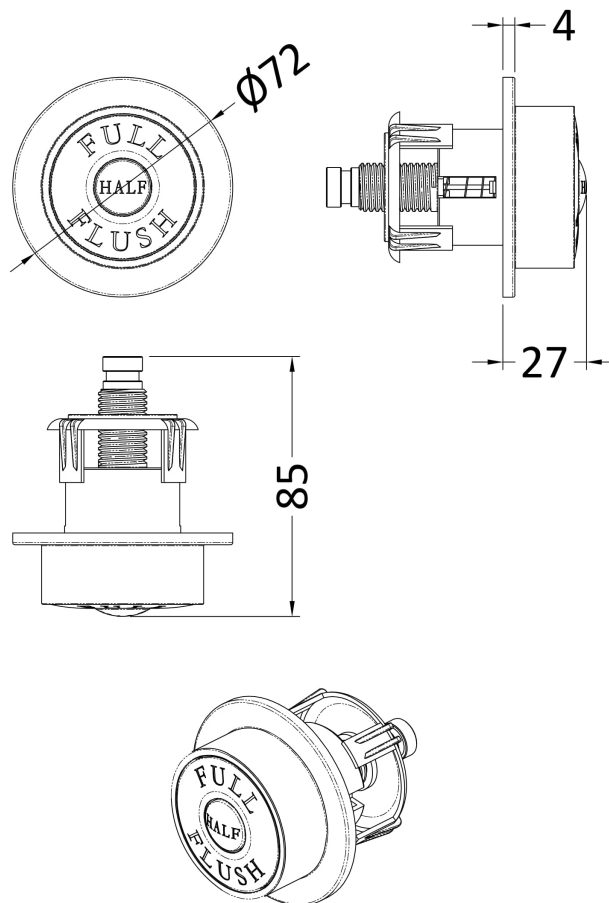

### Packaging Dimensions

Height (mm):	306
Width (mm):	152
Depth (mm):	350
Gross Weight (kg):	1.7

### Outer Box Dimensions (If Applicable)

Height (mm):	0
Width (mm):	0
Length (mm):	
Depth (mm):	
Gross Weight (kg):	0
Barcode:	5055275826683

### Product Details

Country of Origin:	China
Fitting Instruction:	Yes
CE & UKCA:	
Product Material:	Hd Polyethylene
Heating Element Wattage:	Not Applicable
Colour/Finish:	White
Product Diameter:	Not Applicable
Connection Size:	1/2" Bsp

### Product Dimensions

Length (mm):	
Width (mm):	0
Height (mm):	0
Depth (mm):	0
Nett Weight (kg):	0.2