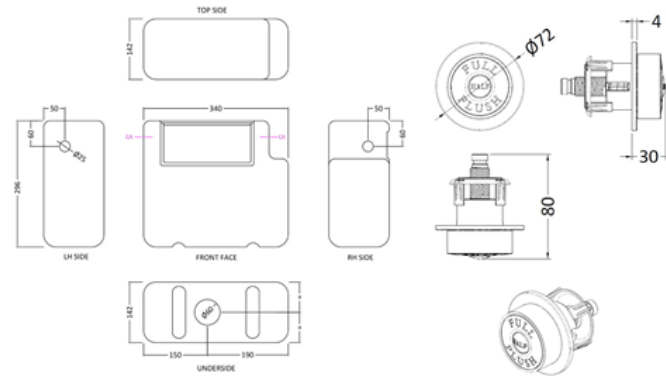

Sales Code: XTY8T02

Description: Dual Flush Cistern & Trad Push Button

Packaging Details

Barcode: 5056211891871