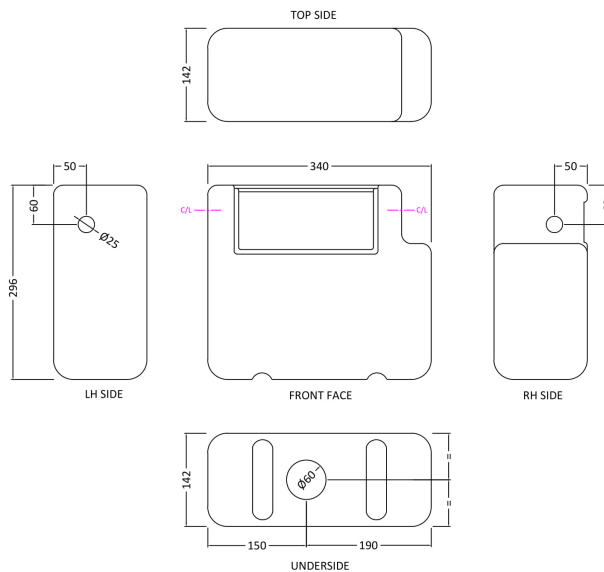

### Product Dimensions

Length (mm):	
Width (mm):	0
Height (mm):	0
Depth (mm):	0
Nett Weight (kg):	1.6

### Packaging Dimensions

Height (mm):	306
Width (mm):	152
Depth (mm):	350
Gross Weight (kg):	1.7

### Product Dimensions

Length (mm):	
Width (mm):	0
Height (mm):	0
Depth (mm):	0
Nett Weight (kg):	0.2

### Packaging Dimensions

Height (mm):	50
Width (mm):	155
Depth (mm):	80
Gross Weight (kg):	0.2