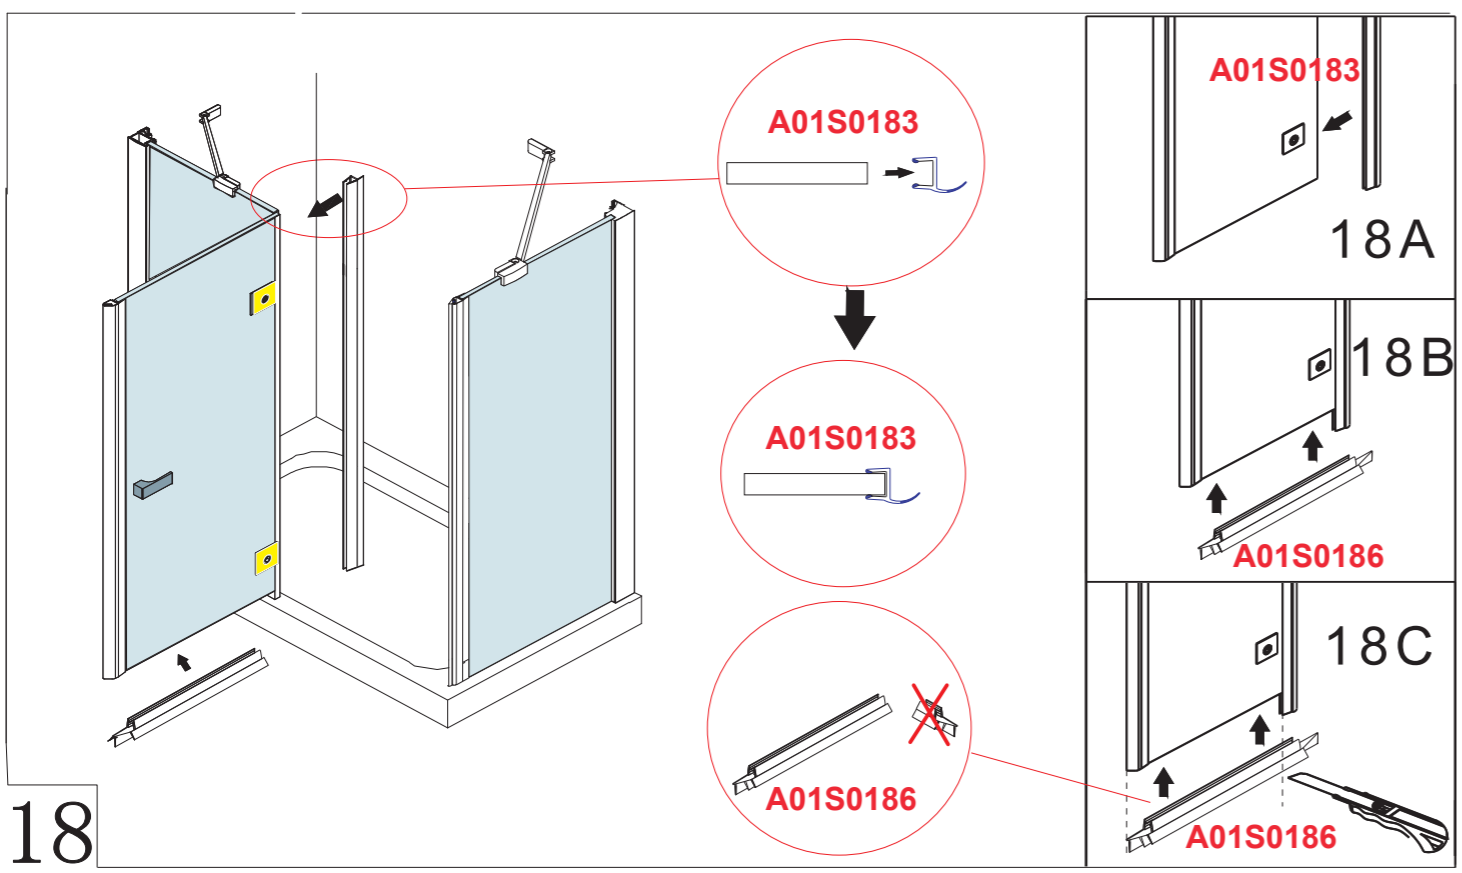

NO.	QTY	Part No.	NO.	QTY	Part No.
①	1	A	⑥	1	A01S0212
②	1	A01S0188	⑦	2	D0ST430
③	1	D	⑫	1	A01S0203
④	1	A0114D0			
⑤	3	D0ST450