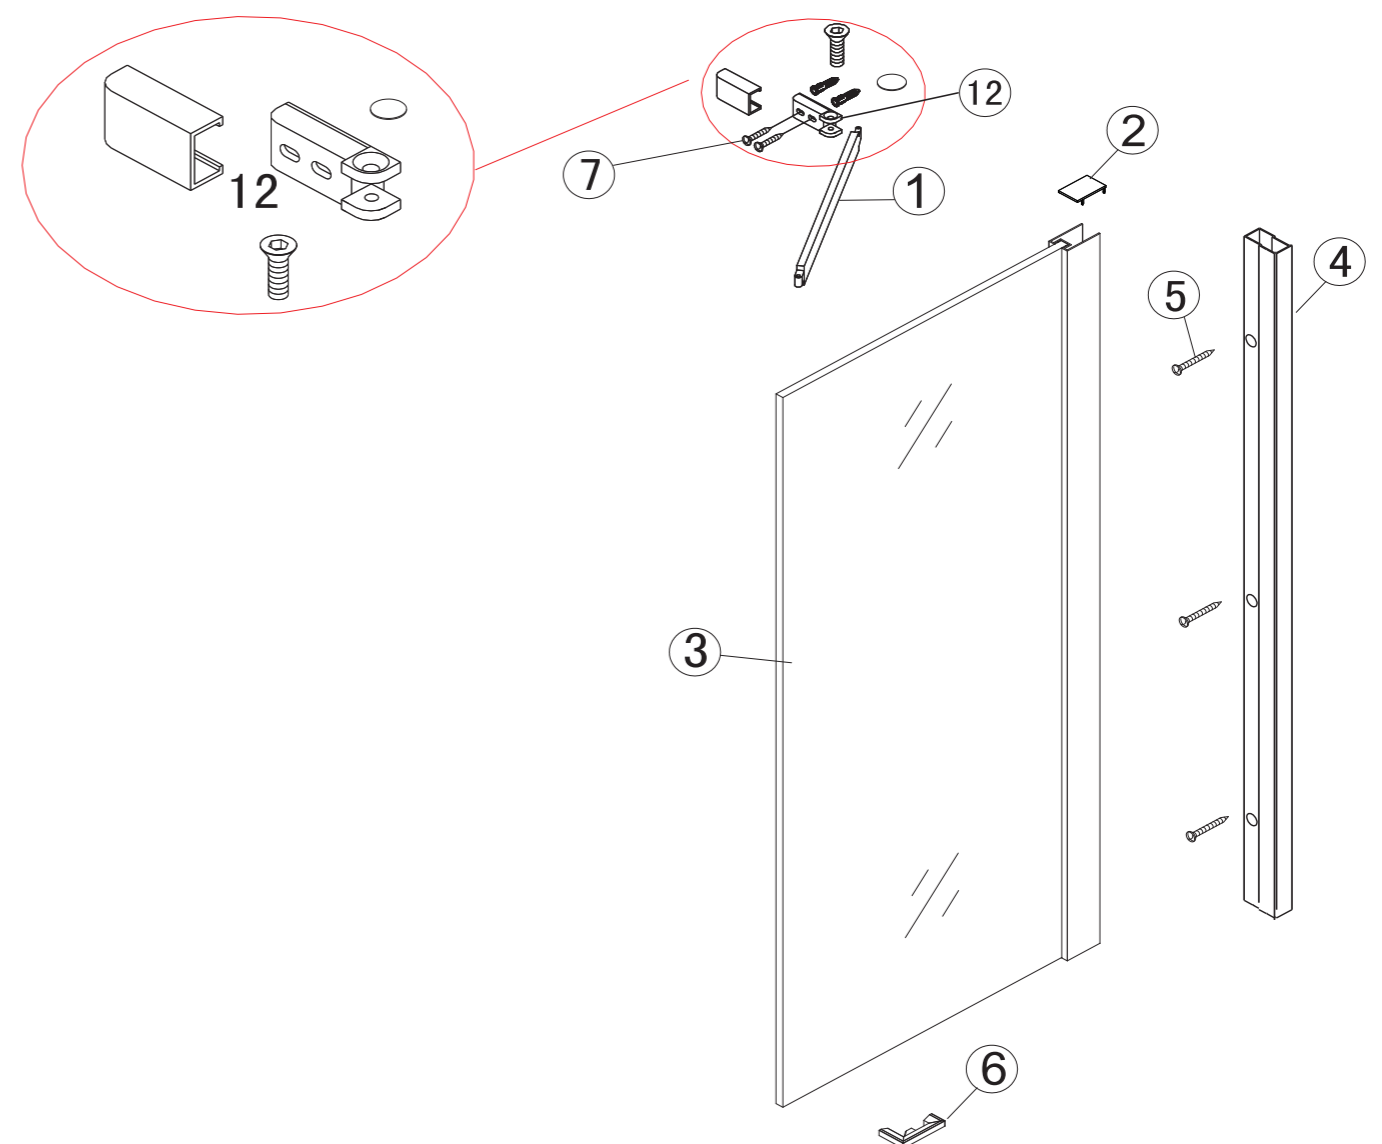

NO.	QTY	Part No.	NO.	QTY	Part No.
①	1	A	⑥	1	A01S0212
②	1	A01S0188	⑦	2	D0ST430
③	1	D	⑫	1	A01S0203
④	1	A0114D0			
⑤	3	D0ST450