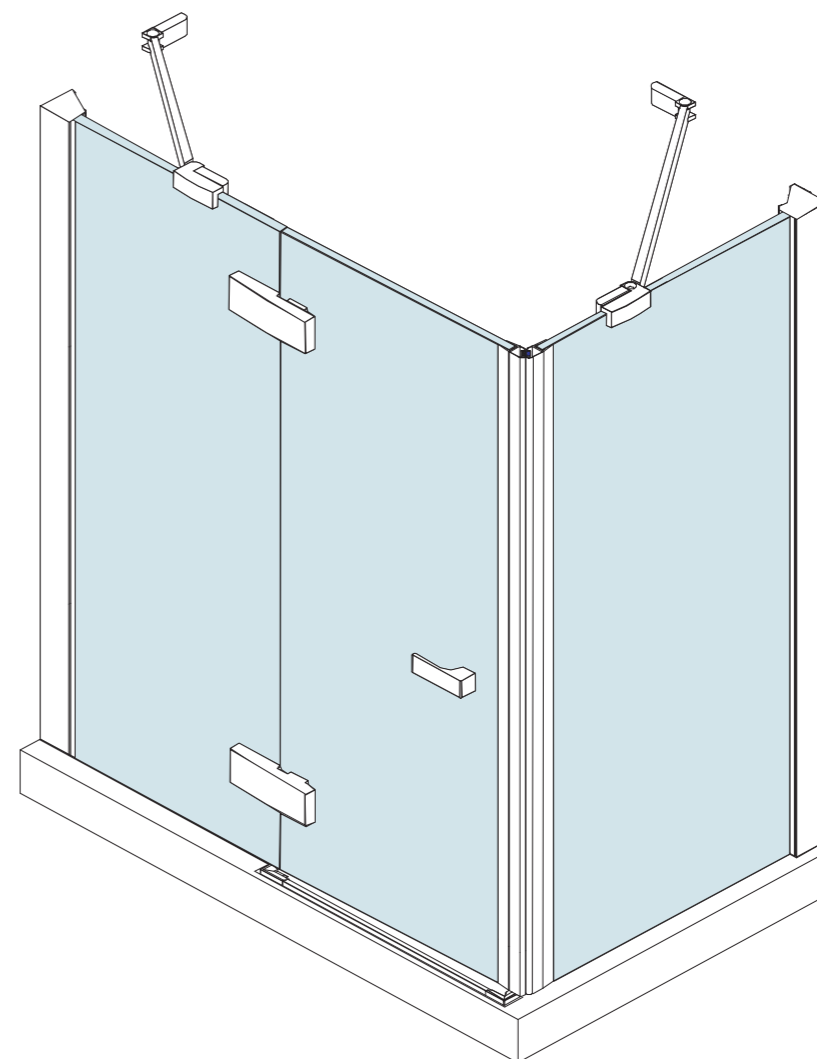

# HINGE DOOR & INLINE PANEL & SIDE PANEL

PORTE PIVOTANTE & PANNEAU EN ALIGNMENT & PANNEAU LATÉRAL

SCHARNIER-TÜR & INLINE PANEL & SEITENPANELS

SCHARNIERDEUR & INLINE PANEEL & ZIJPANEEL

To download the Declaration of Performance (DOP) for this product please use the link below.