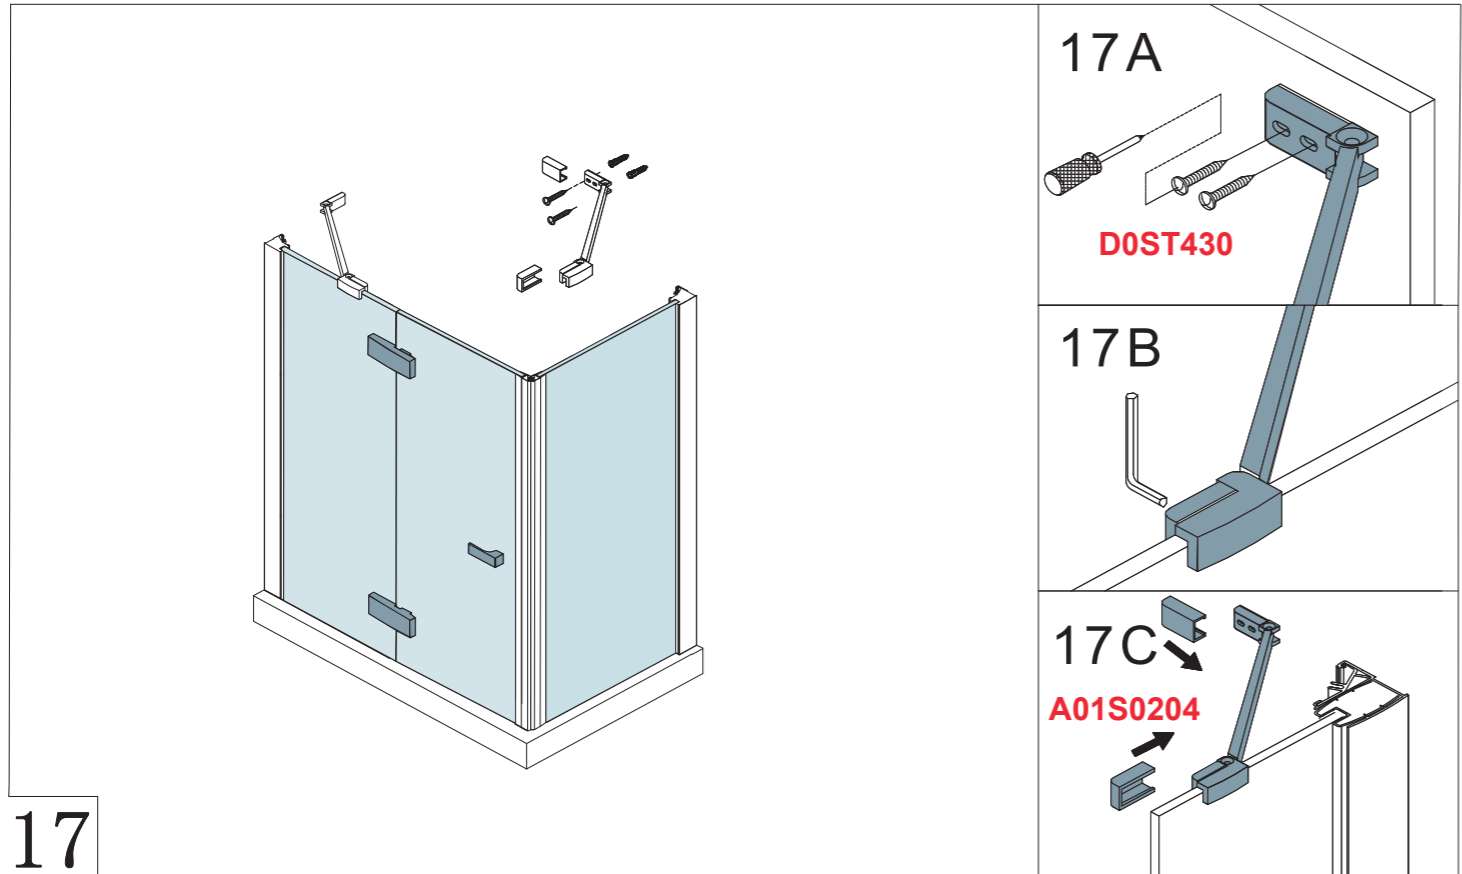

NO.	QTY	Part No.	NO.	QTY	Part No.
①	1	A	⑥	1	A01S0212
②	1	A01S0188	⑦	2	D0ST430
③	1	D	⑫	1	A01S0203
④	1	A0114D0			
⑤	3	D0ST450