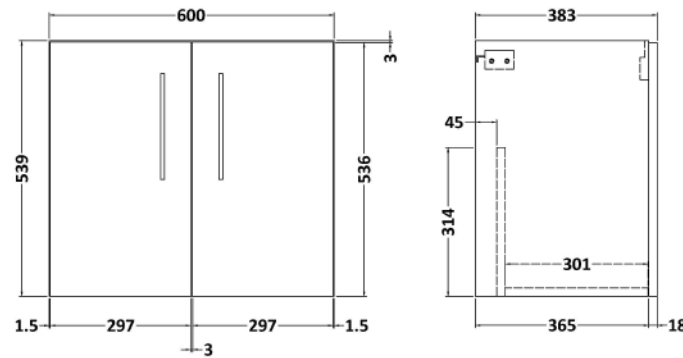

### Product Dimensions

Height (mm):	390
Width (mm):	1205
Depth (mm):	175
Nett Weight (kg):	27

### Packaging Dimensions

Height (mm):	205
Width (mm):	1270
Depth (mm):	510
Gross Weight (kg):	27

### Outer Box Dimensions (If Applicable)

Height (mm):	
Width (mm):	
Depth (mm):	
Gross Weight (kg):	
Barcode:	5056211875826

### Product Dimensions

Height (mm):	540
Width (mm):	600
Depth (mm):	383
Nett Weight (kg):	14.2