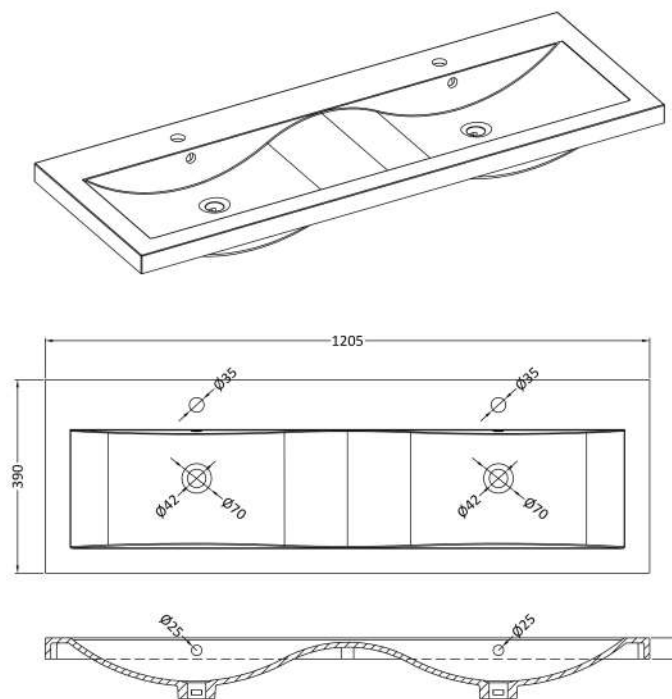

### Product Dimensions

Height (mm):	390
Width (mm):	1205
Depth (mm):	175
Nett Weight (kg):	27

### Packaging Dimensions

Height (mm):	205
Width (mm):	1270
Depth (mm):	510
Gross Weight (kg):	27

### Outer Box Dimensions (If Applicable)

Height (mm):	
Width (mm):	
Depth (mm):	
Gross Weight (kg):	
Barcode:	5056211875826

### Product Dimensions

Height (mm):	540
Width (mm):	600
Depth (mm):	383
Nett Weight (kg):	14.2