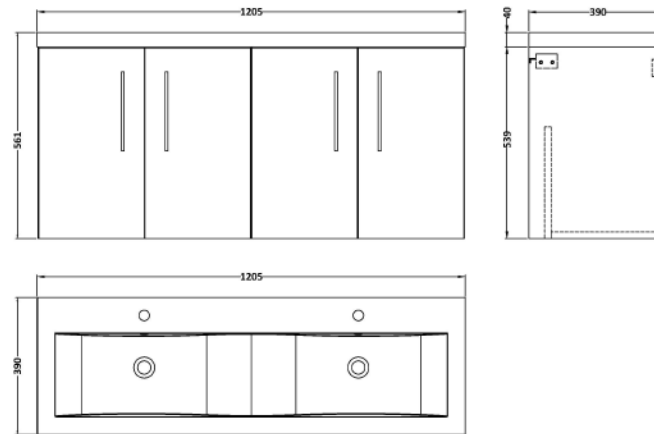

Sales Code: ARN3023F

Description: 1200 Wh 4-Door Vanity & Double Basin

Packaging Details

Barcode: 5056678449271