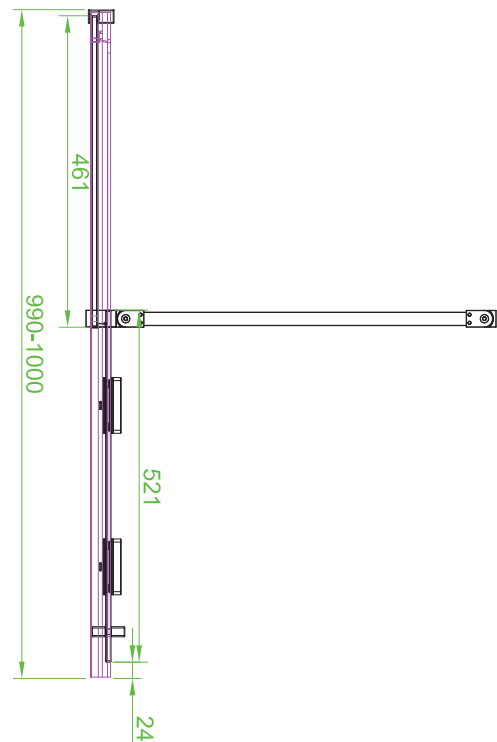

PRODUCT DATA SHEET

Momentum 8mm Sliding Door 1000mm

Product Code: MO-DOOR-1000

SCUDO
BEAUTIFUL BATHROOMS

0330 124 7290

sales@scudo.co.uk - www.scudo.co.uk

Scudo is the trading name of Harrison Bathrooms Ltd. Whilst we endeavour to ensure that the product information is accurate we accept no liability for any information given. All images are for illustration purposes only. Product images and specification are subject to change. Measurement are in millimetres and are nominal.

Product Name	MO-DOOR-1000
Product Description	Momentum 8mm Sliding Door 1000mm
Product Transportation	
Barcode	5060991250360
Country of origin	CH
Commodity code	7610100000
Product Measurements	
Product Weight (KG)	39
Product Width (mm)	950-990
Product Height (mm)	2000
Product Depth (mm)	8
Primary Packed Measurements	
Packaged Weight	41.5
Packed Height	2068
Packed Width	596
Packed Length	77

General Information	
Construction Material	Glass
Installation type	Wall Mounted
Colour / Finish	Clear glass
Enclosure Attributes	
Adjustment	950-990
Toughened Glass	Yes
Aqua-Shield (easy clean)	Yes
Hinge Type	Sliding
Door Type	Single
Frame Type	Frameless
Glass Type	Clear
Radius	N/a
Entry Width	373-413
Door in swing (°)	N/a
Door Out Swing (°)	N/a
Enclosure Shape	Straight
Glass Thickness (mm)	8mm
Profile Finish / Colour	N/a
Profile Material	N/a

Dimensions
(measurements in mm)

LIFETIME GUARANTEE

We are confident in our products and we want our customer to be, we proudly give a lifetime guarantee on our taps and showers, further details can be found on our website