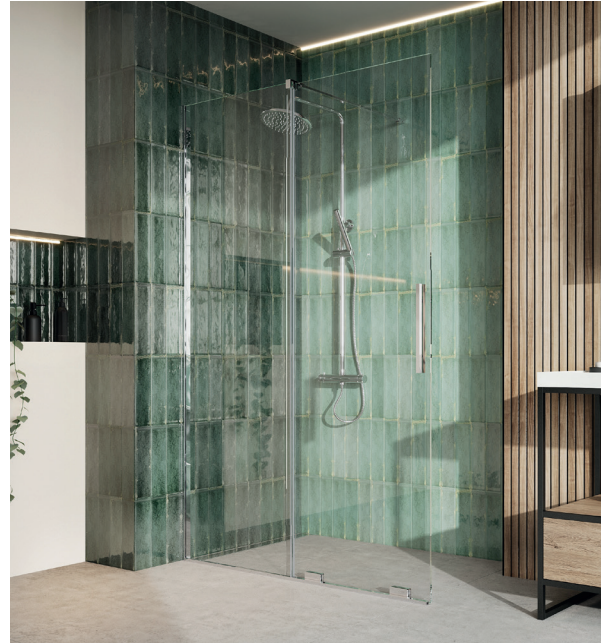

PRODUCT DATA SHEET

Momentum 8mm Sliding Door 1000mm

Product Code: MO-DOOR-1000

SCUDO
BEAUTIFUL BATHROOMS

0330 124 7290

sales@scudo.co.uk - www.scudo.co.uk

Scudo is the trading name of Harrison Bathrooms Ltd. Whilst we endeavour to ensure that the product information is accurate we accept no liability for any information given. All images are for illustration purposes only. Product images and specification are subject to change. Measurement are in millimetres and are nominal.

Product Name	MO-DOOR-1000
Product Description	Momentum 8mm Sliding Door 1000mm
Product Transportation	
Barcode	5060991250360
Country of origin	CH
Commodity code	7610100000
Product Measurements	
Product Weight (KG)	39
Product Width (mm)	950-990
Product Height (mm)	2000
Product Depth (mm)	8
Primary Packed Measurements	
Packaged Weight	41.5
Packed Height	2068
Packed Width	596
Packed Length	77

General Information	
Construction Material	Glass
Installation type	Wall Mounted
Colour / Finish	Clear glass
Enclosure Attributes	
Adjustment	950-990
Toughened Glass	Yes
Aqua-Shield (easy clean)	Yes
Hinge Type	Sliding
Door Type	Single
Frame Type	Frameless
Glass Type	Clear
Radius	N/a
Entry Width	373-413
Door in swing (°)	N/a
Door Out Swing (°)	N/a
Enclosure Shape	Straight
Glass Thickness (mm)	8mm
Profile Finish / Colour	N/a
Profile Material	N/a