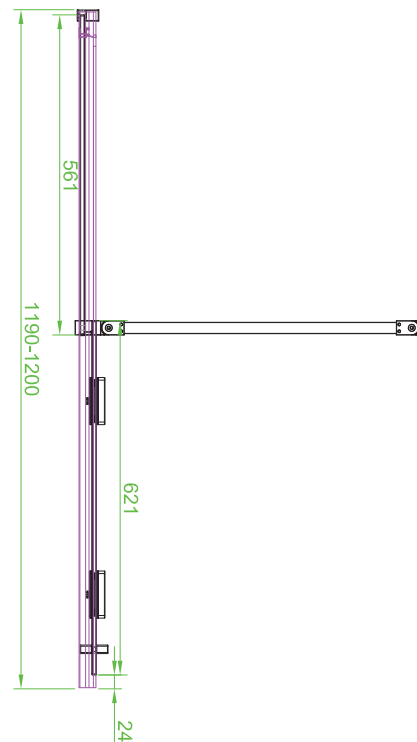

PRODUCT DATA SHEET

Momentum 8mm Sliding Door 1200mm

Product Code: MO-DOOR-1200-P1 / MO-DOOR-1200-P2

SCUDO
BEAUTIFUL BATHROOMS

0330 124 7290

sales@scudo.co.uk - www.scudo.co.uk

Scudo is the trading name of Harrison Bathrooms Ltd. Whilst we endeavour to ensure that the product information is accurate we accept no liability for any information given. All images are for illustration purposes only. Product images and specification are subject to change. Measurement are in millimetres and are nominal.

Product Name	MO-DOOR-1200
Product Description	Momentum 8mm Sliding Door 1200mm
Product Transportation	
Barcode	5060991250384
Country of origin	CH
Commodity code	7610100000
Product Measurements - PACK 1	
Product Weight (KG)	23.5
Product Width (mm)	1150-1190
Product Height (mm)	2000
Product Depth (mm)	8
Primary Packed Measurements - PACK 1	
Packaged Weight	24.75
Packed Height	2068
Packed Width	635
Packed Length	48
Product Measurements - PACK 2	
Product Weight (KG)	23.5
Product Width (mm)	1150-1190
Product Height (mm)	2000
Product Depth (mm)	8
Primary Packed Measurements - PACK 2	
Packaged Weight	24.75
Packed Height	2064
Packed Width	696
Packed Length	48

General Information	
Construction Material	Glass
Installation type	Wall Mounted
Colour / Finish	Clear glass
Enclosure Attributes	
Adjustment	1150-1190
Toughened Glass	Yes
Aqua-Shield (easy clean)	Yes
Hinge Type	Sliding
Door Type	Single
Frame Type	Frameless
Glass Type	Clear
Radius	N/a
Entry Width	473-513
Door in swing (°)	N/a
Door Out Swing (°)	N/a
Enclosure Shape	Straight
Glass Thickness (mm)	8mm
Profile Finish / Colour	N/a
Profile Material	N/a

Dimensions
(measurements in mm)

LIFETIME GUARANTEE

We are confident in our products and we want our customer to be, we proudly give a lifetime guarantee on our taps and showers, further details can be found on our website