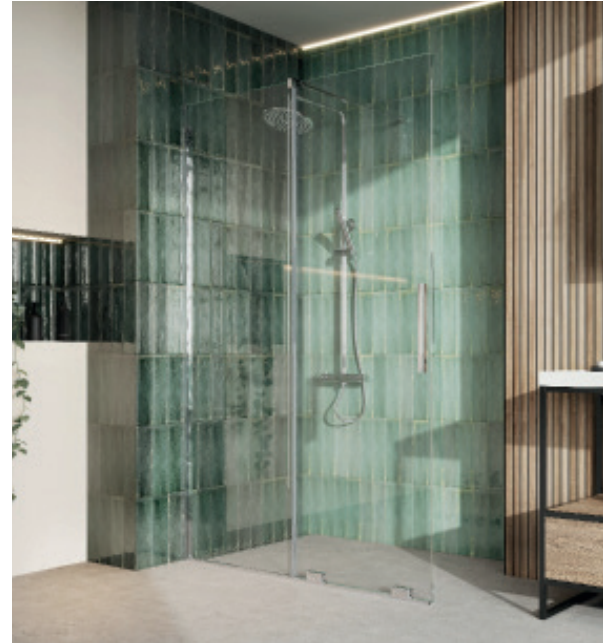

PRODUCT DATA SHEET

Momentum 8mm Sliding Door 1200mm

Product Code: MO-DOOR-1200-P1 / MO-DOOR-1200-P2

SCUDO
BEAUTIFUL BATHROOMS

0330 124 7290

sales@scudo.co.uk - www.scudo.co.uk

Scudo is the trading name of Harrison Bathrooms Ltd. Whilst we endeavour to ensure that the product information is accurate we accept no liability for any information given. All images are for illustration purposes only. Product images and specification are subject to change. Measurement are in millimetres and are nominal.

Product Name	MO-DOOR-1200
Product Description	Momentum 8mm Sliding Door 1200mm
Product Transportation	
Barcode	5060991250384
Country of origin	CH
Commodity code	7610100000
Product Measurements - PACK 1	
Product Weight (KG)	23.5
Product Width (mm)	1150-1190
Product Height (mm)	2000
Product Depth (mm)	8
Primary Packed Measurements - PACK 1	
Packaged Weight	24.75
Packed Height	2068
Packed Width	635
Packed Length	48
Product Measurements - PACK 2	
Product Weight (KG)	23.5
Product Width (mm)	1150-1190
Product Height (mm)	2000
Product Depth (mm)	8
Primary Packed Measurements - PACK 2	
Packaged Weight	24.75
Packed Height	2064
Packed Width	696
Packed Length	48

General Information	
Construction Material	Glass
Installation type	Wall Mounted
Colour / Finish	Clear glass
Enclosure Attributes	
Adjustment	1150-1190
Toughened Glass	Yes
Aqua-Shield (easy clean)	Yes
Hinge Type	Sliding
Door Type	Single
Frame Type	Frameless
Glass Type	Clear
Radius	N/a
Entry Width	473-513
Door in swing (°)	N/a
Door Out Swing (°)	N/a
Enclosure Shape	Straight
Glass Thickness (mm)	8mm
Profile Finish / Colour	N/a
Profile Material	N/a