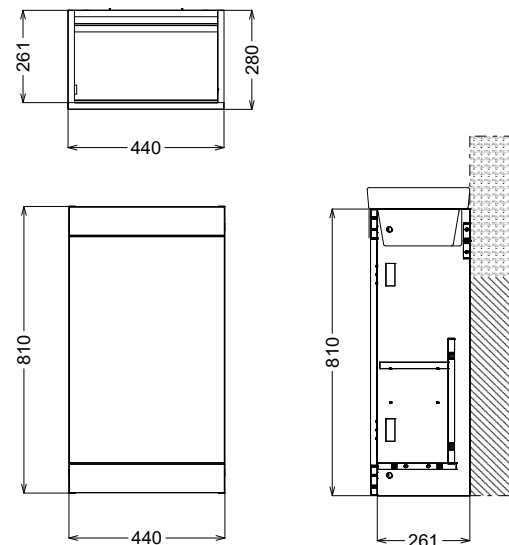

## Esme 450 Compact Freestanding Unit Green

Product Code: ESME-450UNIT-GREEN

Product Name	ESME-450UNIT-GREEN
Product Description	Esme 450 Compact Freestanding Unit Green
<b>Product Transportation</b>	
Barcode	5060964936222
Country of origin	CH
Commodity code	
<b>Product Measurements</b>	
Product Weight (KG)	8.50
Product Width (mm)	440
Product Height (mm)	810
Product Depth (mm)	261
<b>Primary Packed Measurements</b>	
Packaged Weight	9.00
Packed Height	830
Packed Width	460
Packed Length	281

<b>General Information</b>	
Construction Material	MDF
Installation type	Floor Mounted
Colour / Finish	Matte Green
<b>Furniture Attributes</b>	
Supplied Fully Assembled	Yes
Number Of Drawers	0
Number Of Doors	1
Soft Close Doors / Drawers	Yes
Moisture resistant	Yes
Internal Shelves	1
Door Opening Width (mm)	418
Draw Opening Distance (mm)	N/a
Recommended Concealed Cistern	N/a
False Draws	N/a
Number of False Draws	N/a
Can the door be swapped over to open the oppersite way	Yes
Which side is the door hinge located	Left
Compatible Furniture Part Code	N/a
Compatible Basin Part Code	BASIN007
<b>Handles</b>	
Handle Style	Top Plate
Handle Finish	N/a
Handle Material	N/a
Number of Handles	N/a

**SCUDO**  
BEAUTIFUL BATHROOMS

0330 124 7290

sales@scudo.co.uk - www.scudo.co.uk

Scudo is the trading name of Harrison Bathrooms Ltd. Whilst we endeavour to ensure that the product information is accurate we accept no liability for any information given. All images are for illustration purposes only. Product images and specification are subject to change. Measurement are in millimetres and are nominal.

**Dimensions**  
(measurements in mm)