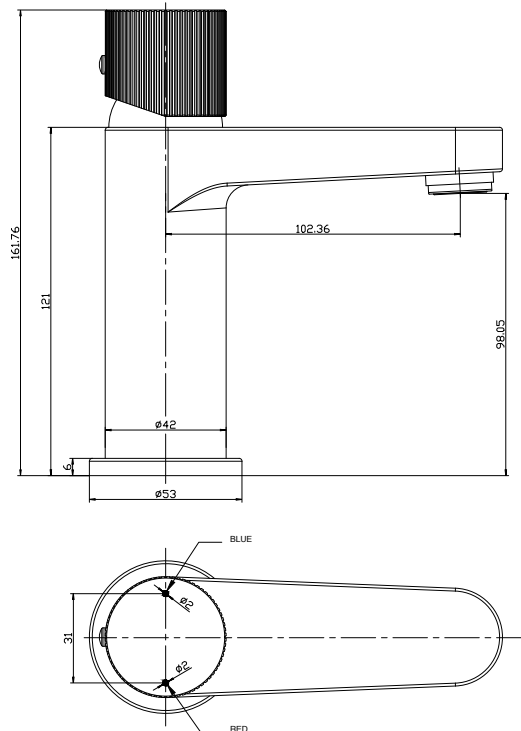

PRODUCT DATA SHEET

KOKO Basin Mixer Brushed Brass

Product Code: KO-012

SCUDO
BEAUTIFUL BATHROOMS

0330 124 7290

sales@scudo.co.uk - www.scudo.co.uk

Scudo is the trading name of Harrison Bathrooms Ltd. Whilst we endeavour to ensure that the product information is accurate we accept no liability for any information given. All images are for illustration purposes only. Product images and specification are subject to change. Measurements are in millimetres and are nominal.

Product Name	KO-012
Product Description	KOKO Basin Mixer Brushed Brass
Product Transportation	
Barcode	5060991250209
Country of origin	CH
Commodity code	8481809000
Product Measurements	
Product Weight (KG)	0.92
Product Width (mm)	See line drawing
Product Height (mm)	See line drawing
Product Depth (mm)	See line drawing
Primary Packed Measurements	
Packaged Weight	1.3
Packed Height	345
Packed Width	200
Packed Length	75

General Information	
Construction Material	Brass
Installation type	Basin Mounted
Colour / Finish	Brushed Brass
Tap / Shower Attributes	
WRAS Approved	TBC
TMV Approved	TBC
Minimum Operating Pressure (bar)	0.5
Maximum Operating Pressure (bar)	5
Flexible Tails Included	Yes
Number of tap holes required	1
Handle Type	Fluted
Swivel Spout	No
Inlet Connection	1/2
Outlet Connection	N/a
Tap Hole Diameter (mm)	35
Tap Type description	Mono Mixer
Includes Waste	No
Valve / Cartridge Type	35mm
Flow Rates	
0.2bar (l/min)	2.55
0.5bar (l/min)	4.41
1bar (l/min)	6.57
2bar (l/min)	9.48
3bar (l/min)	11.61
5bar (l/min)	14.96