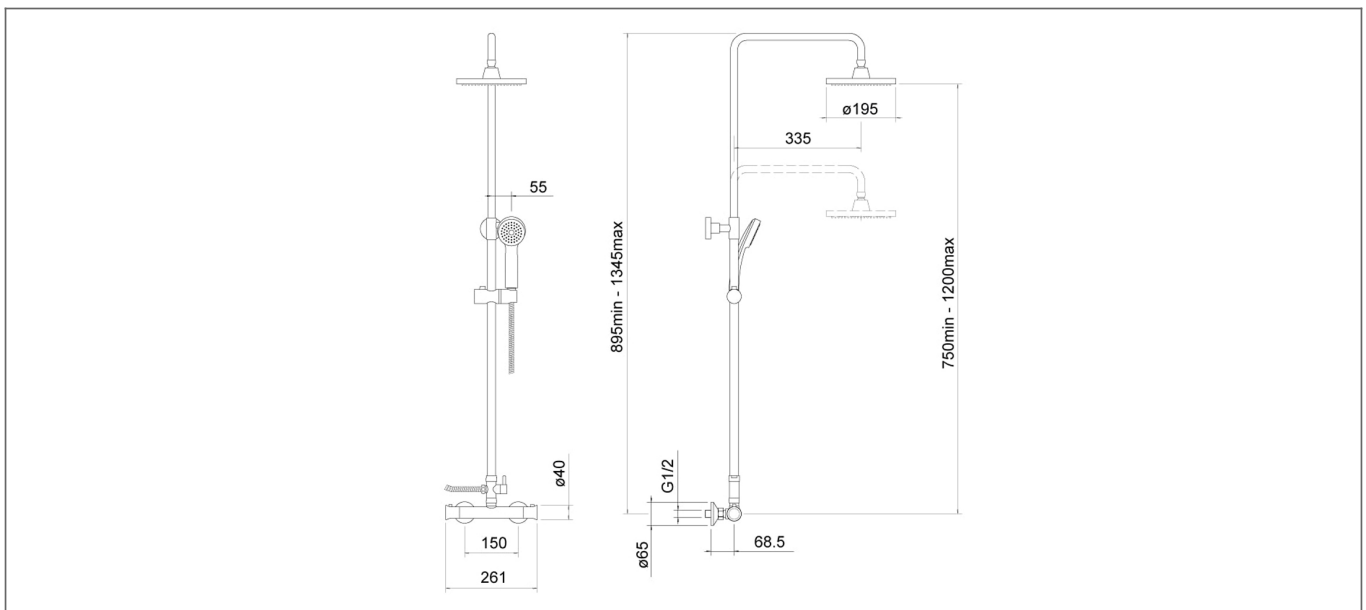

Technical Datasheet

Product Code: TSS110

Product Description: Trisen Harik 2 Round Expo Adj Thermo Shw Set Black

Specification

Product Guarantee:	Lifetime
Barcode:	5056474517464
Packaged Weight (kg):	3.676 kg
Material:	Brass
Style:	Modern
Min Operating Pressure:	0.5 Bar
Number Of Outlets:	2
Handle Type:	Knob
Valve Type:	Thermostatic
Approvals:	WRAS Approved
Flow Rate 0.1 Bar (L/min):	2.7
Flow Rate 0.5 Bar (L/min):	6.2
Flow Rate 1 Bar (L/min):	8.9
Flow Rate 2 Bar (L/min):	12.6
Flow Rate 3 Bar (L/min):	15.9

Technical Drawing

Dimensions: All measurements are in millimetres and are subject to normal manufacturing variations.

Due to a continuing development programme to improve design and performance, we reserve all rights to vary specifications without prior notice. Please note, all accessories are for photographic purposes only.