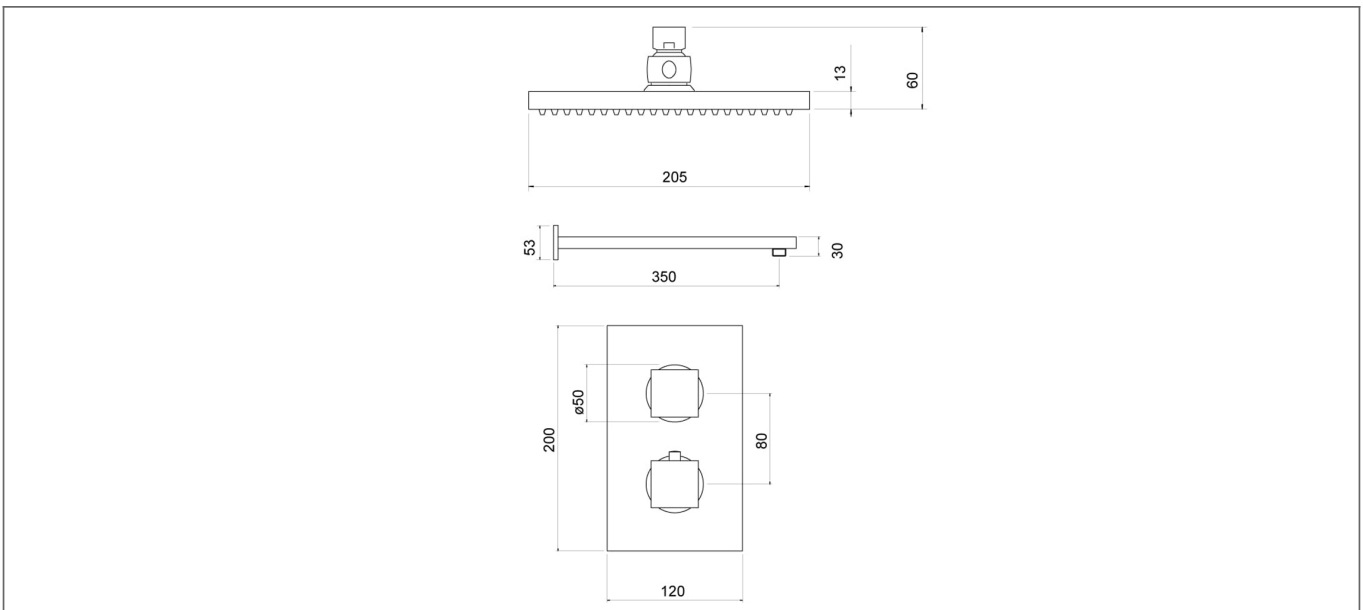

Technical Datasheet

Product Code: TSS202

Product Description: Trisen Bojac Conc Thermo Shower Set Black

Specification

Product Guarantee:	Lifetime
Barcode:	5056474517266
Packaged Weight (kg):	3.12 kg
Material:	Brass
Style:	Modern
Min Operating Pressure:	1 Bar
Handle Type:	Knob
Flow Rate 0.1 Bar (L/min):	2.7
Flow Rate 0.5 Bar (L/min):	5.9
Flow Rate 1 Bar (L/min):	8.8
Flow Rate 2 Bar (L/min):	13.4
Flow Rate 3 Bar (L/min):	17.4

Key Features

- Handle provides excellent functionality & durability
- Manufactured from high quality brass
- For peace of mind, this product comes with a market leading lifetime guarantee
- High quality, long lasting black finish to compliment any style
- Part of our fantastic range of taps & showers available from Trisen

Technical Drawing

Dimensions: All measurements are in millimetres and are subject to normal manufacturing variations.

Due to a continuing development programme to improve design and performance, we reserve all rights to vary specifications without prior notice. Please note, all accessories are for photographic purposes only.