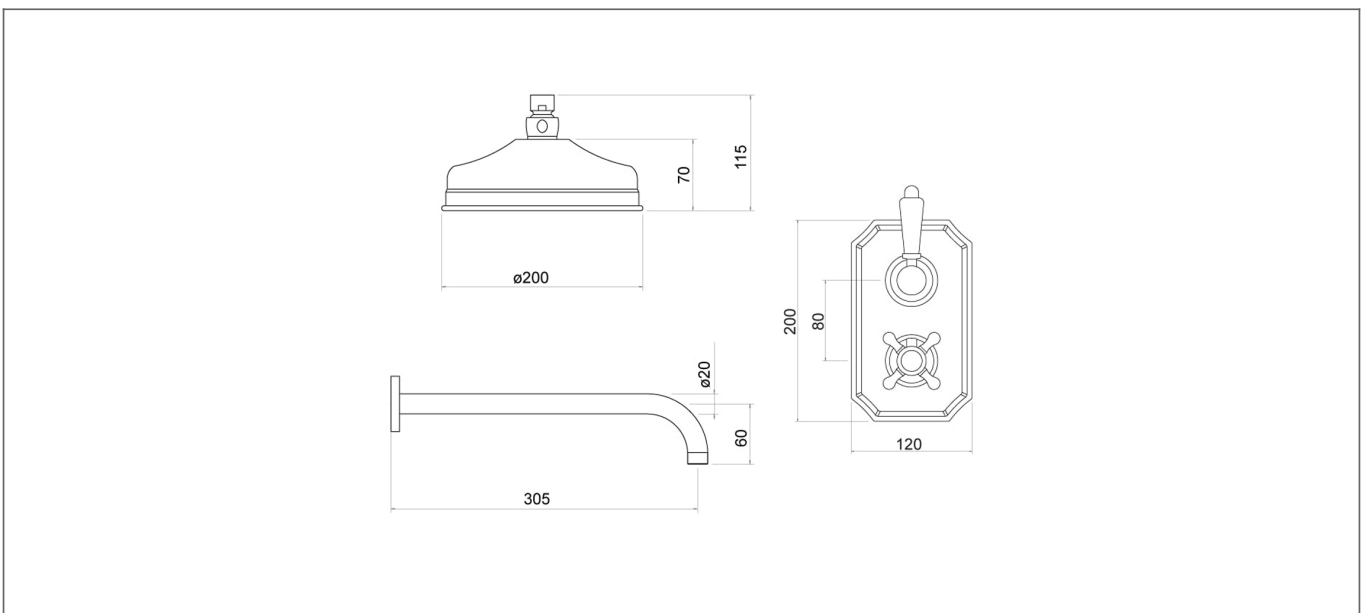

Technical Datasheet

Product Code: TSS105

Product Description: Everi Fixed Overhead Concealed Thermostatic Shower

Specification

Product Guarantee:	Lifetime
Barcode:	5056474502521
Packaged Weight (kg):	4.555 kg
Material:	Brass
Style:	Traditional
Min Operating Pressure:	0.5 Bar
Number Of Outlets:	1
Handle Type:	Crosshead
Valve Type:	Concealed Thermostatic
Flow Rate 0.1 Bar (L/min):	4.7
Flow Rate 0.5 Bar (L/min):	7.6
Flow Rate 1 Bar (L/min):	10.9
Flow Rate 2 Bar (L/min):	15.5
Flow Rate 3 Bar (L/min):	18.9

Technical Drawing

Dimensions: All measurements are in millimetres and are subject to normal manufacturing variations.

Due to a continuing development programme to improve design and performance, we reserve all rights to vary specifications without prior notice. Please note, all accessories are for photographic purposes only.