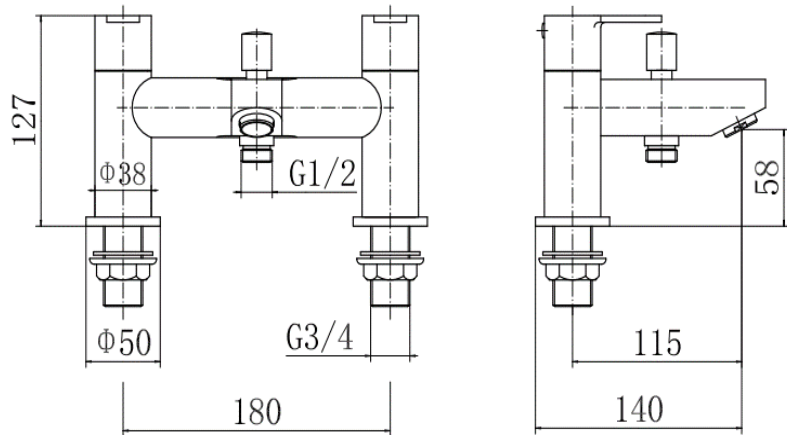

BY CAVALIER BATHROOMS

Camden 9005BL BATH SHOWER MIXER - BLACK

PRODUCT SPECIFICATION

Product Code: 9005BL
 Finish: Matt Black
 Description: Bath Shower Mixer
 Inlet Connections: 3/4 BSP
 Construction: Body: Brass
 Handle: Zinc
 Handset: ABS
 Hose: SS
 Cartridge: G3/4 quarter turn cartridge
 Gross Weight (kg): 2.05

ADDITIONAL INFORMATION

- Matt black finish
- Back nut
- Comes with shower kit and wall bracket
- 2 year guarantee*

WORKING PRESSURES (bar)

Min Pressure	Max Pressure	Best Performance
0.2 bar	5 bar	2 bar

FLOW RATES (litres per minute)

Products are supplied with full installation instructions and fixings. All measurements in mm and are nominal.